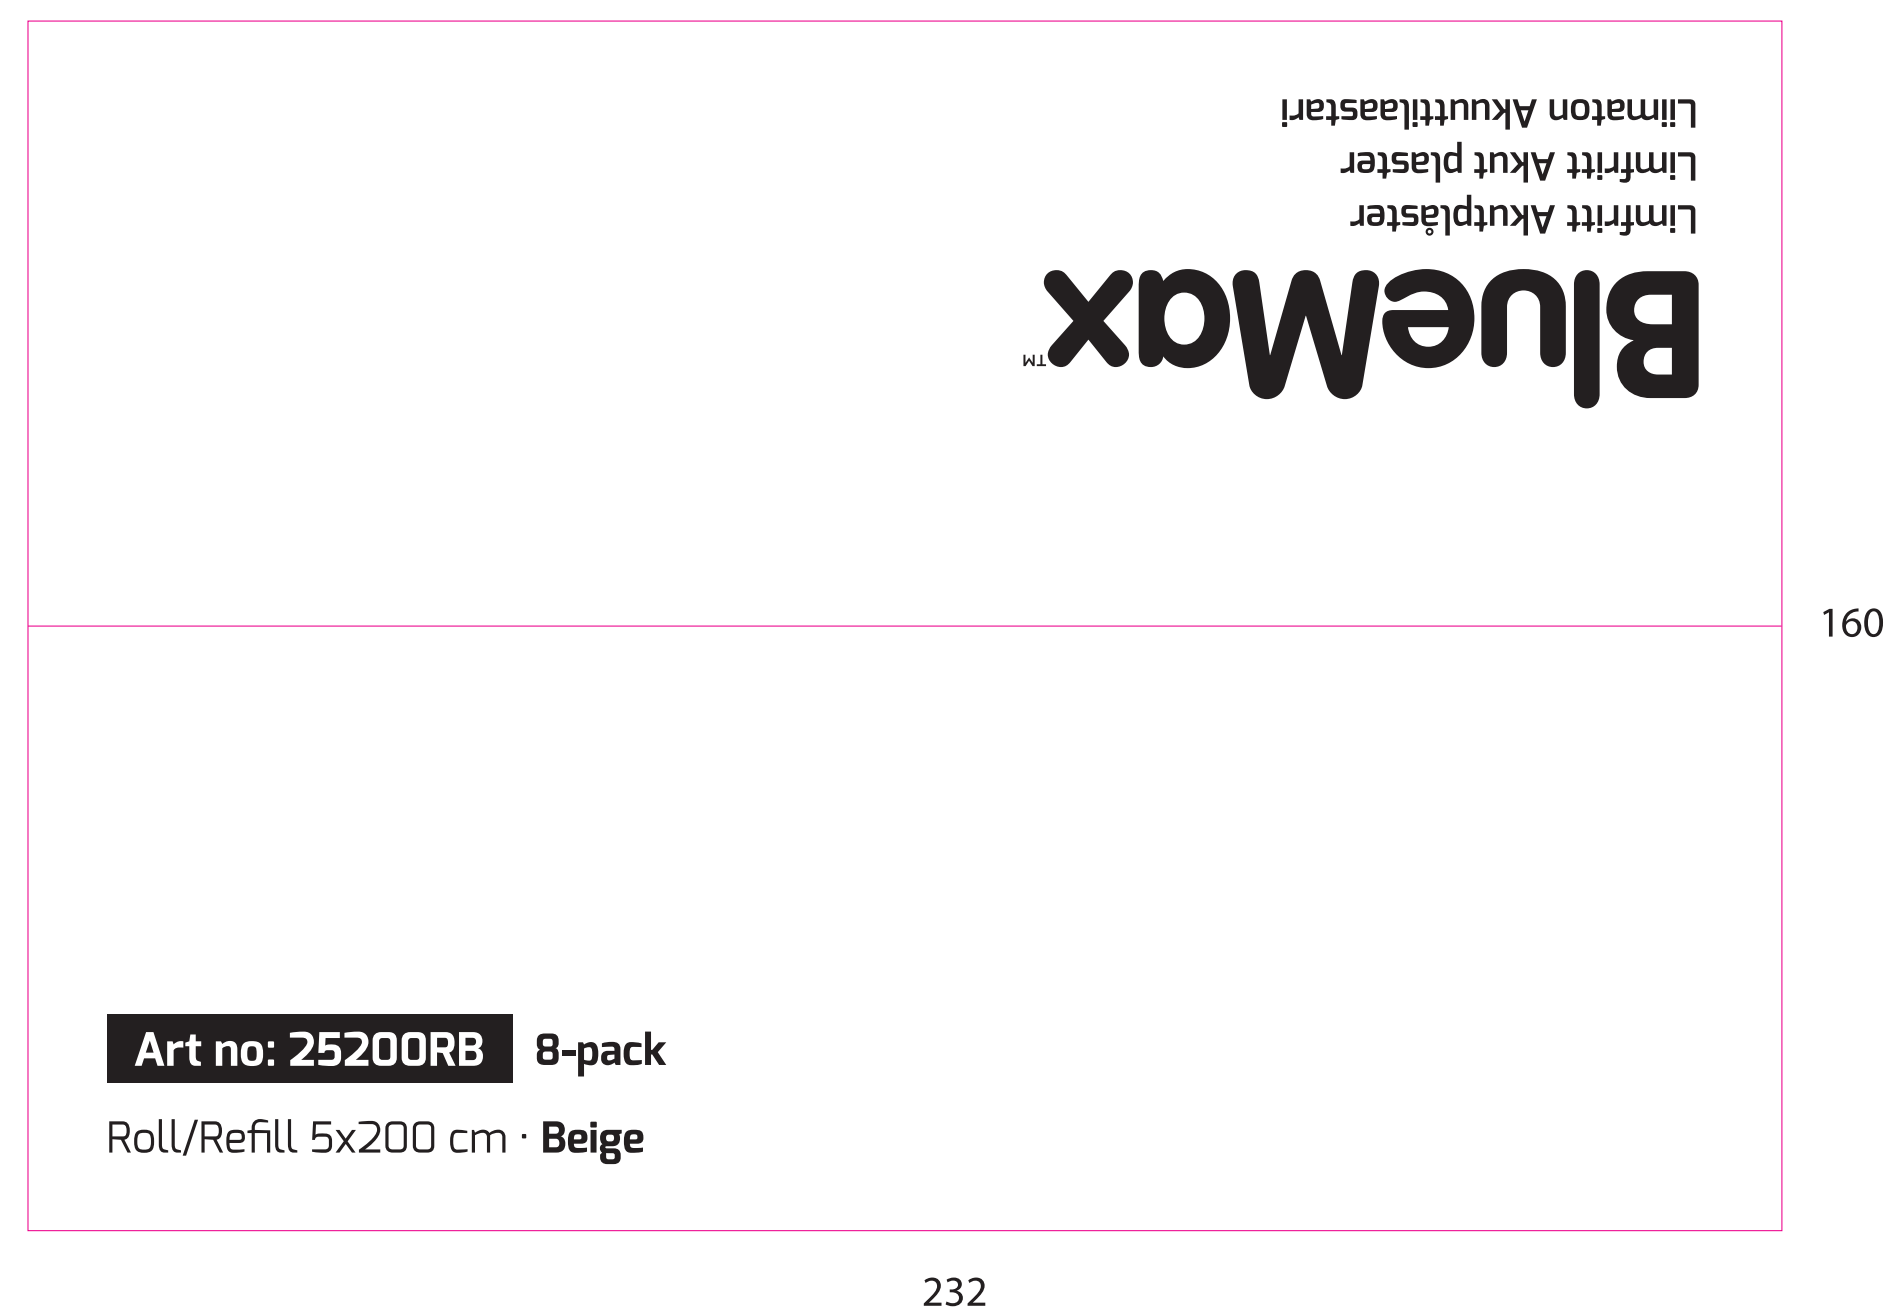

Level-1 Box

Side 1 Print on both sides

Side 2 Print on both sides

Top

BM-II 5x200 Roll/Refill

Level-1 Box

Single 1-pack
BlueMax II - 5200 Roll - Beige
Art.Nr 25200RB

Level-2 Box

| | |
|--------|-------------|
| Format | 1000x700 mm |
| Scale | 1:1 |

Side 1 Print on both sides

773

168

Side 2 Print on both sides

240

Level-2 Box

Top →
Next page

Level-2 Box

| | |
|--------|-------------|
| Format | 1000x700 mm |
| Scale | 1:1 |

Top

Art no: 25200RB 72-pack
 Roll/Refill 5x200 cm · Beige

773

Level-2 Box