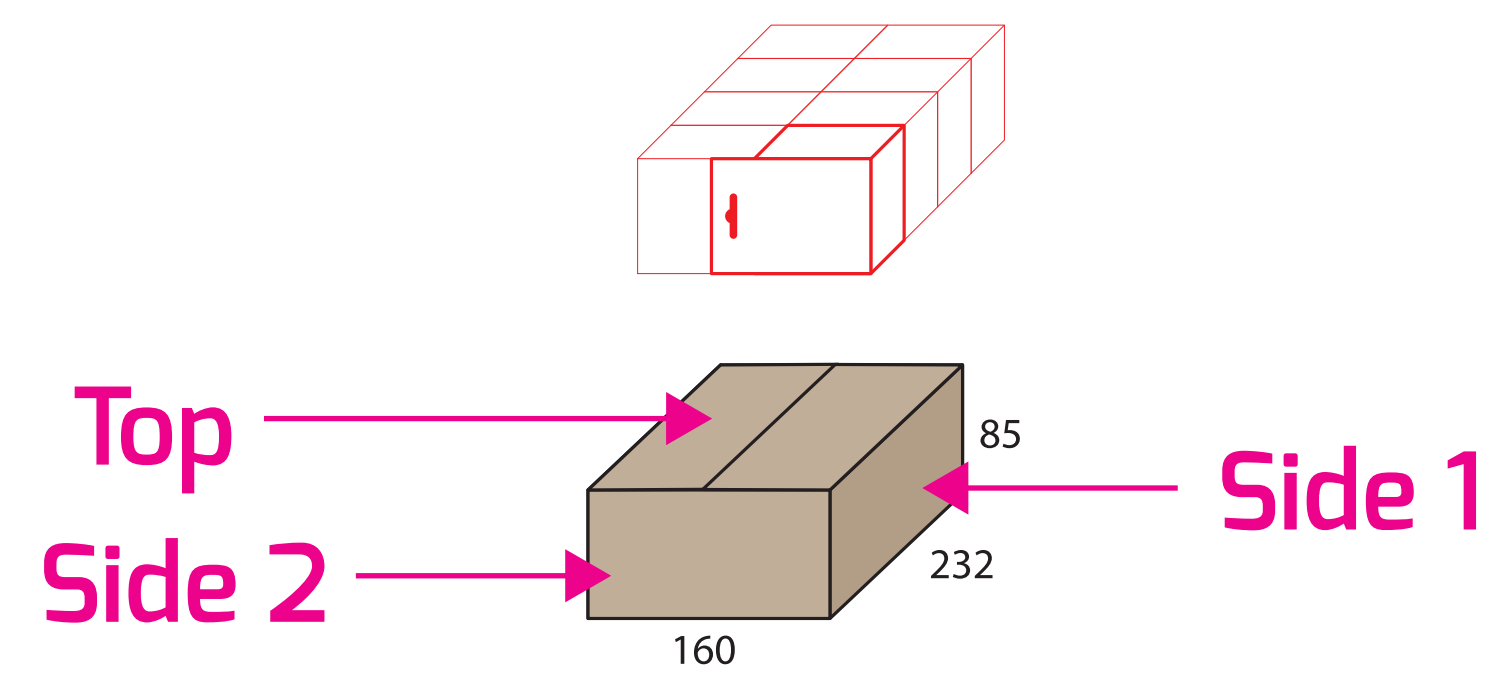

Level-1 Box

Side 1 Print on both sides

Side 2 Print on both sides

Top

BM-II 5x200 Roll/Refill

Level-1 Box

Single 1-pack
BlueMax II - 5200 Roll - Beige
Art.Nr 25200RB

Level-2 Box

| | |
|--------|-------------|
| Format | 1000x700 mm |
| Scale | 1:1 |

Side 1 Print on both sides

773

168

Side 2 Print on both sides

240

Level-2 Box

Top →
Next page

Level-2 Box

| | |
|--------|-------------|
| Format | 1000x700 mm |
| Scale | 1:1 |

Top

Art no: 25200RB 72-pack
 Roll/Refill 5x200 cm · Beige

773

Level-2 Box