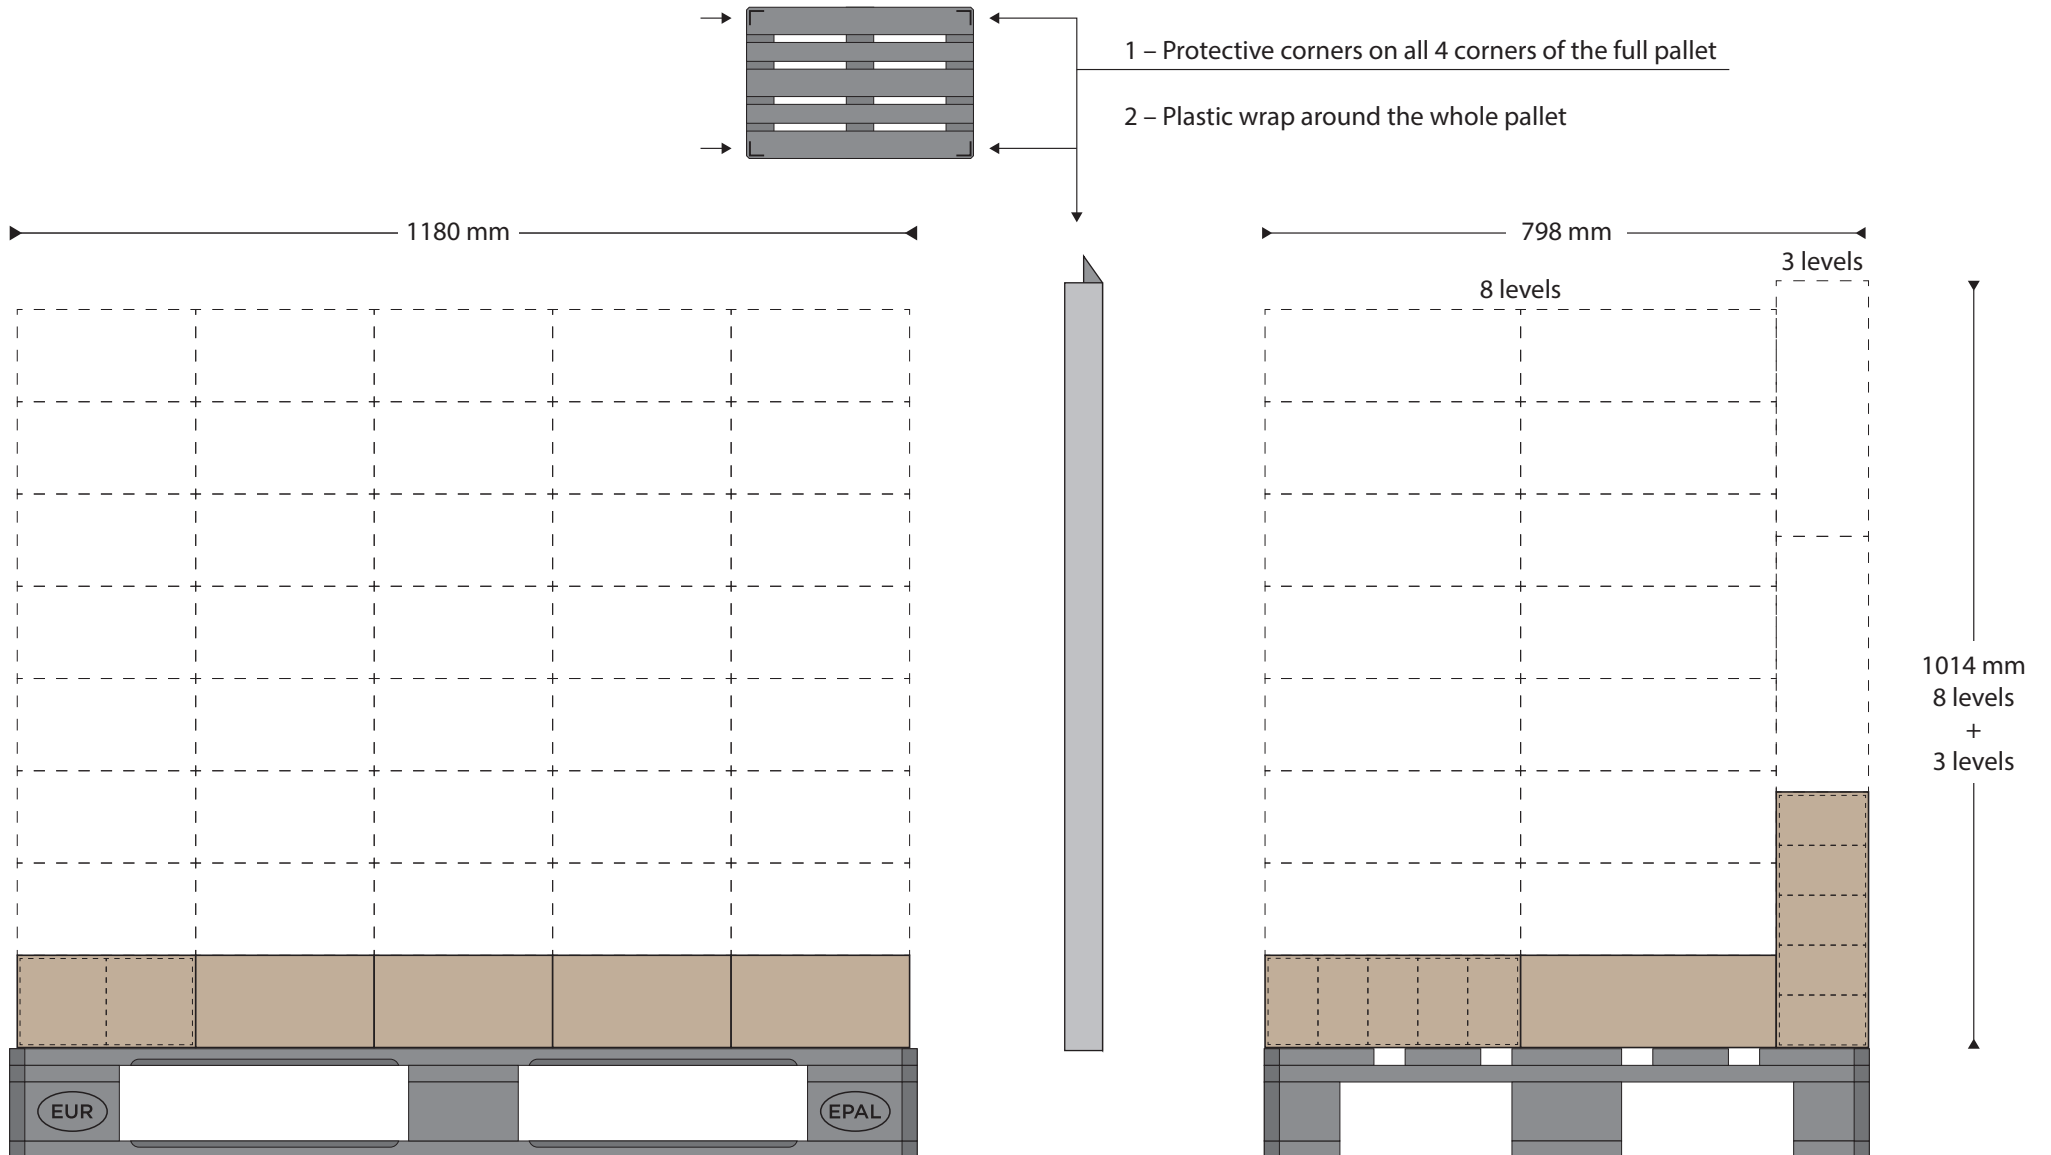

Pallet packing instructions

BM-II 6x500 Roll pack

10 pcs
BM-II Roll 6x500

Level-1 Box

Level-1 Box

Outside measurements:

W=338 D=236 x H=122 (3mm cardboard)

Inside measurements:

W=332 x D=230 x H=116 (3mm cardboard)

10 level-1 Boxes on each layer on the pallet
+ 5 level-1 boxes (standing)
View from above

Pallet packing instructions

BM-II 6x500 Roll pack

Pallet packing instructions