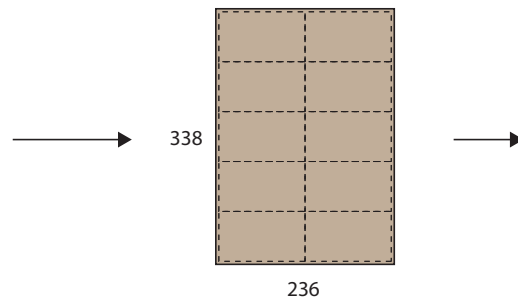

Pallet packing instructions

BM-II 6x500 Roll pack

10 pcs
BM-II Roll 6x500

Level-1 Box

Level-1 Box

Outside measurements:

W=338 D=236 x H=122 (3mm cardboard)

Inside measurements:

W=332 x D=230 x H=116 (3mm cardboard)

10 level-1 Boxes on each layer on the pallet
+ 5 level-1 boxes (standing)
View from above

Pallet packing instructions

BM-II 6x500 Roll pack

Pallet packing instructions