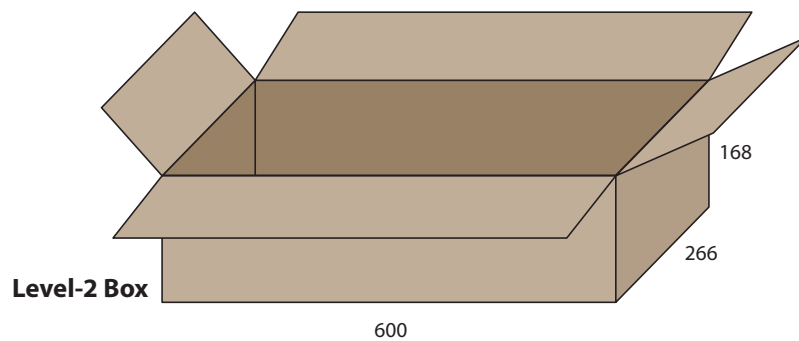

## BM-II 3x200 Roll pack

12 pcs level-1 Boxes

**Level-2 Box** View from above  
**Outside measurements:**  
W=600 x D=266 x H=168 (3mm cardboard)  
**Inside measurements:**  
W=594 x D=260 x H=162 (3mm cardboard)

6 level-2 Boxes on each layer on the pallet  
View from above