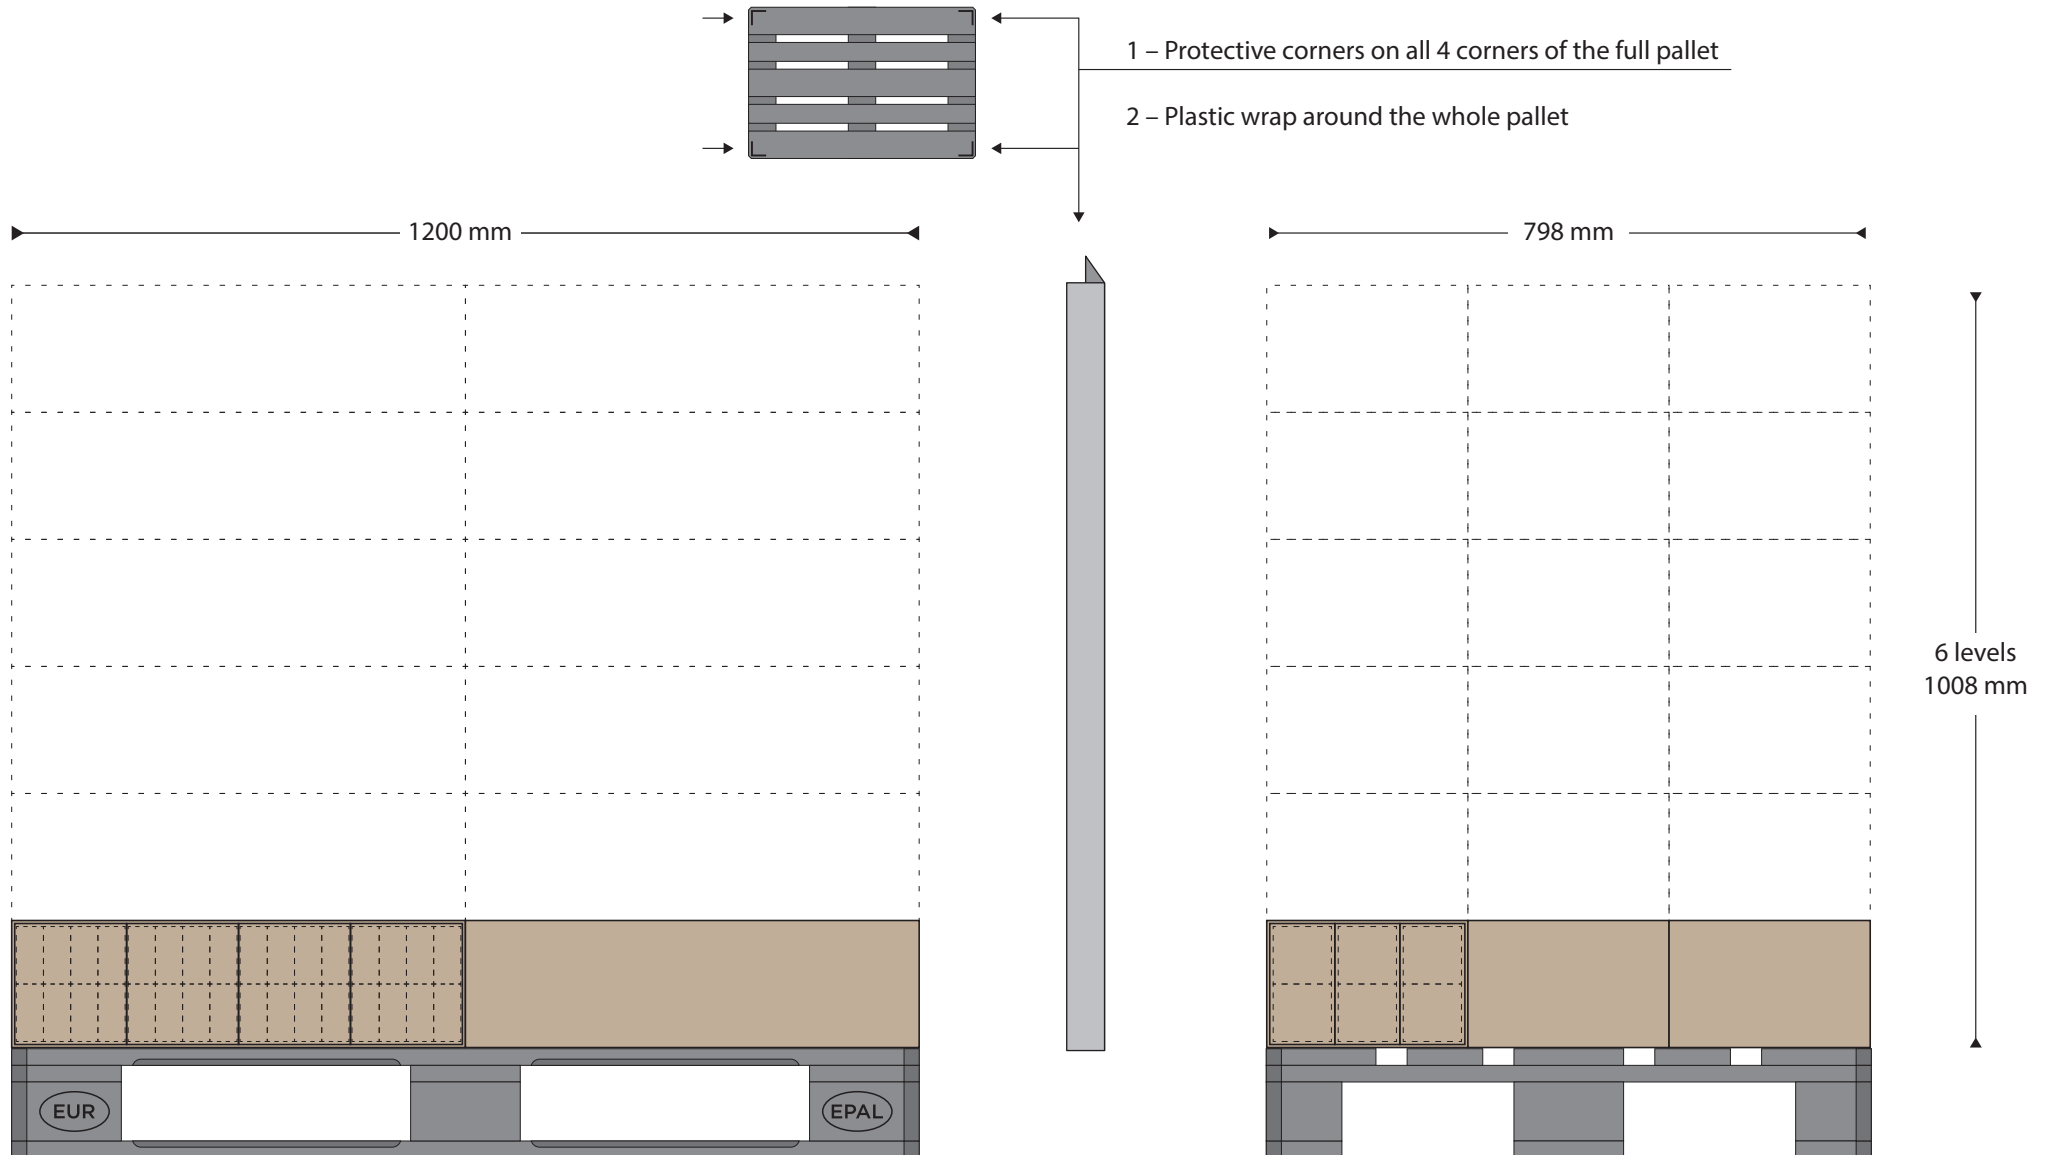

Pallet packing instructions

BM-II 3x200 Roll pack