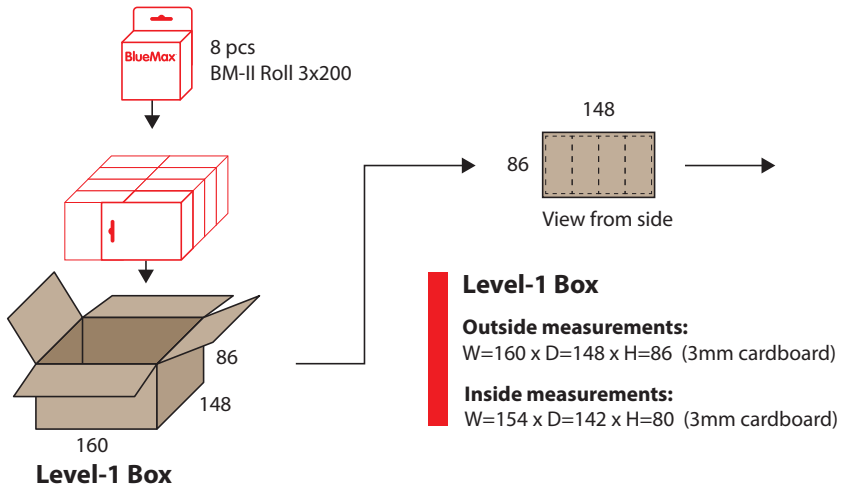

# Pallet packing instructions

## BM-II 3x200 Roll pack

12 pcs level-1 Boxes

**Level-2 Box** View from above  
**Outside measurements:**  
W=600 x D=266 x H=168 (3mm cardboard)  
**Inside measurements:**  
W=594 x D=260 x H=162 (3mm cardboard)

6 level-2 Boxes on each layer on the pallet  
View from above