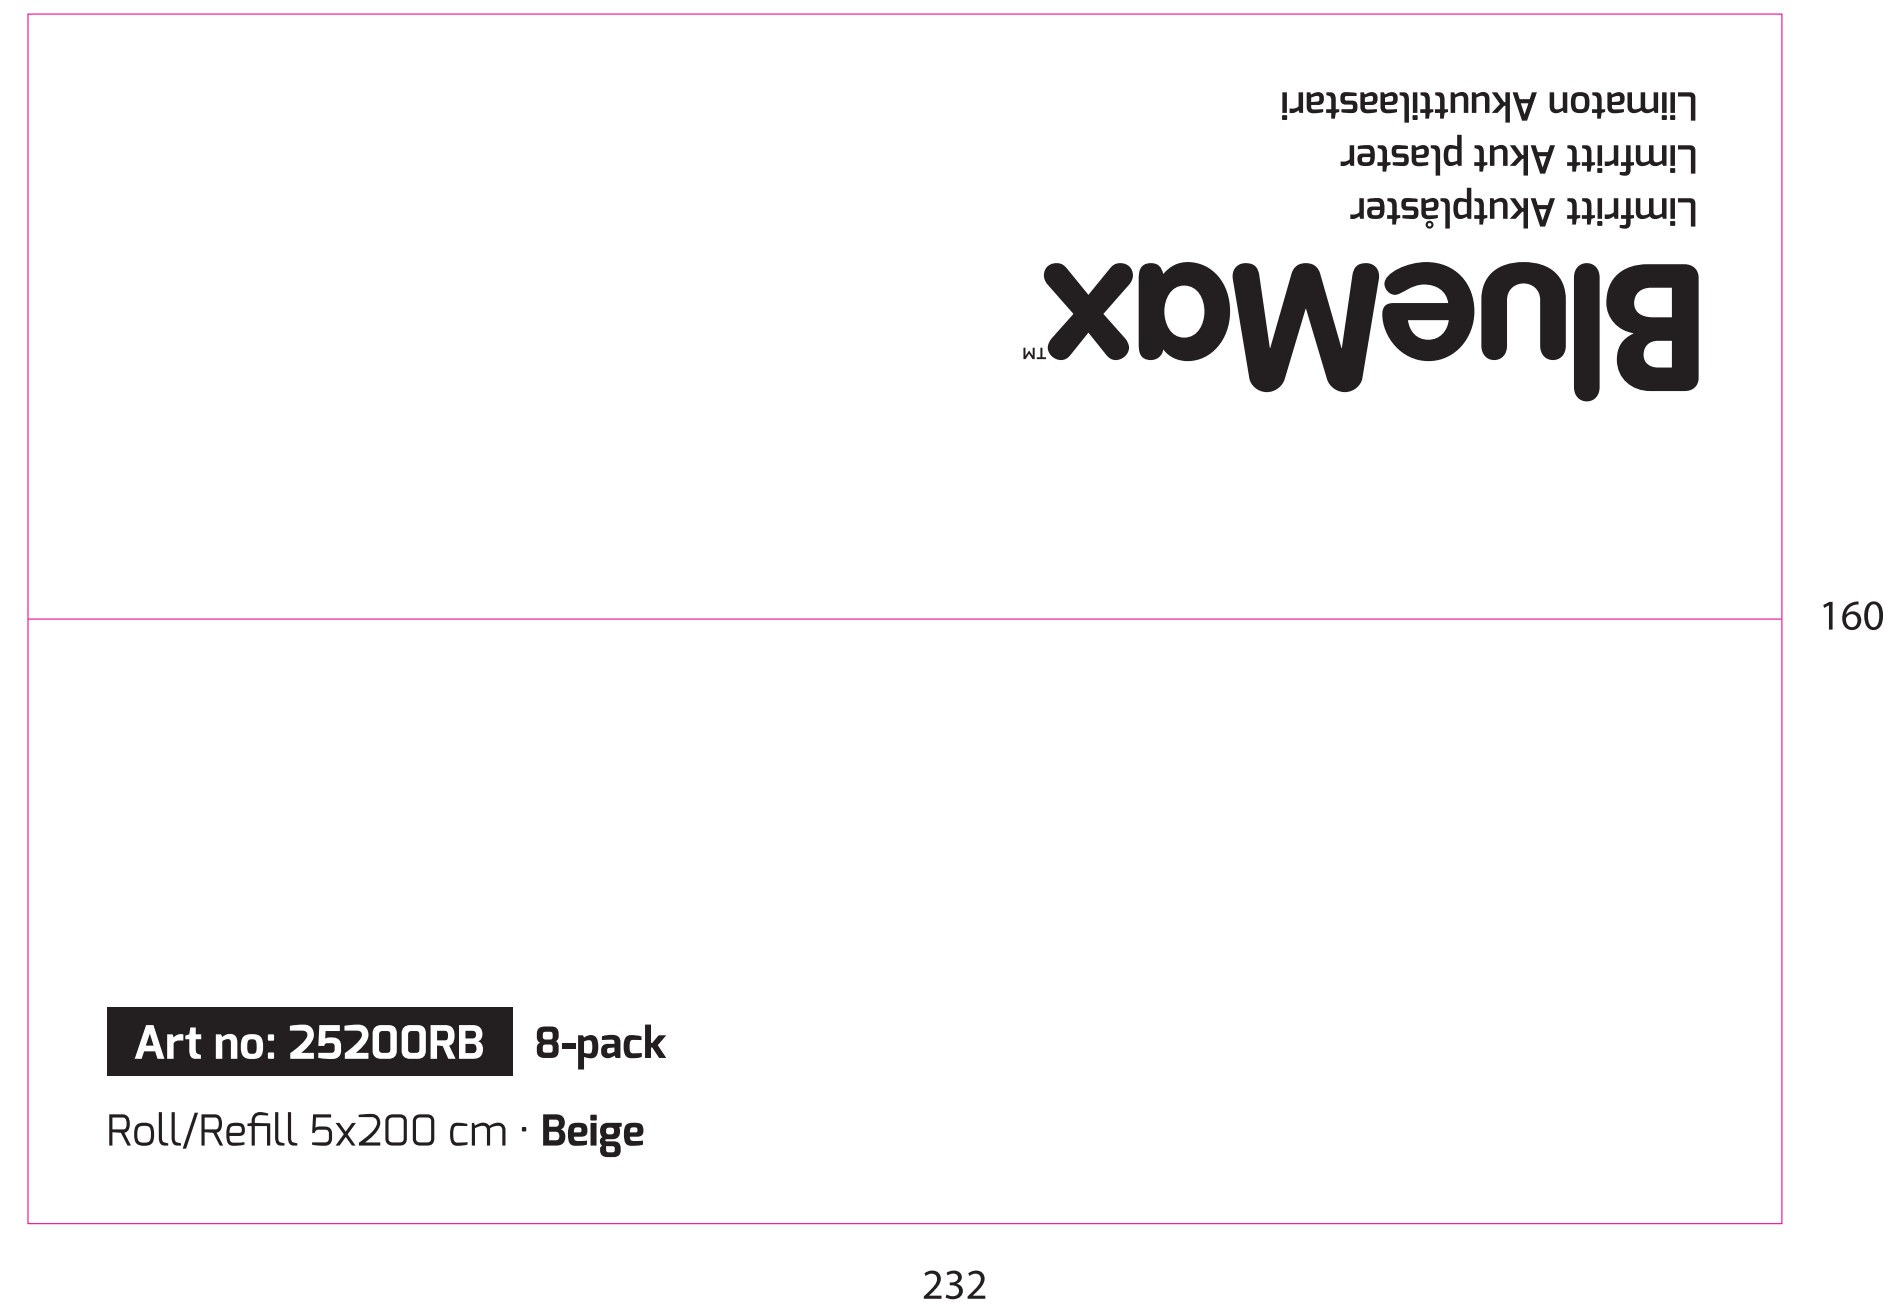

Level-1 Box

Side 1 Print on both sides

Side 2 Print on both sides

Top

BM-II 5x200 Roll/Refill

Level-1 Box